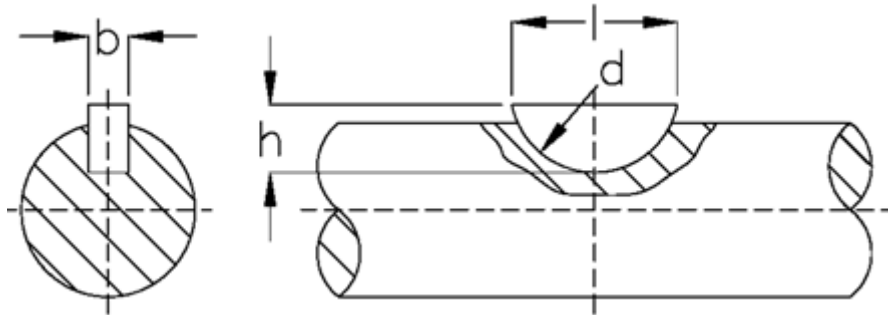

Article number: 09010524T

Description: KLEE Woodruff key 4,76x7,95 DIN 6888

Measures

$b = 4.8$

$d = 19$

$h = 8.0$

$l = 18.58$